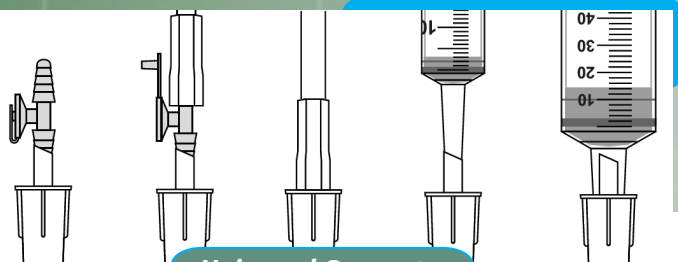

The **1st choice** in CalibrationTUBES

Calibration

- non kinking, silicon tube
- soft tip
- cm marking
- clip to close tube
- hole in tip to avoid vacuum

TUBE-FL_p/Rev.01

Universal Connector

REF	TUBE32W	32 Fr/Ch = 10,7 cm
REF	TUBE34R	34 Fr/Ch = 11,3 cm
REF	TUBE36B	36 Fr/Ch = 12,0 cm
REF	TUBE38G	38 Fr/Ch = 12,7 cm
REF	TUBE40Y	40 Fr/Ch = 13,3 cm