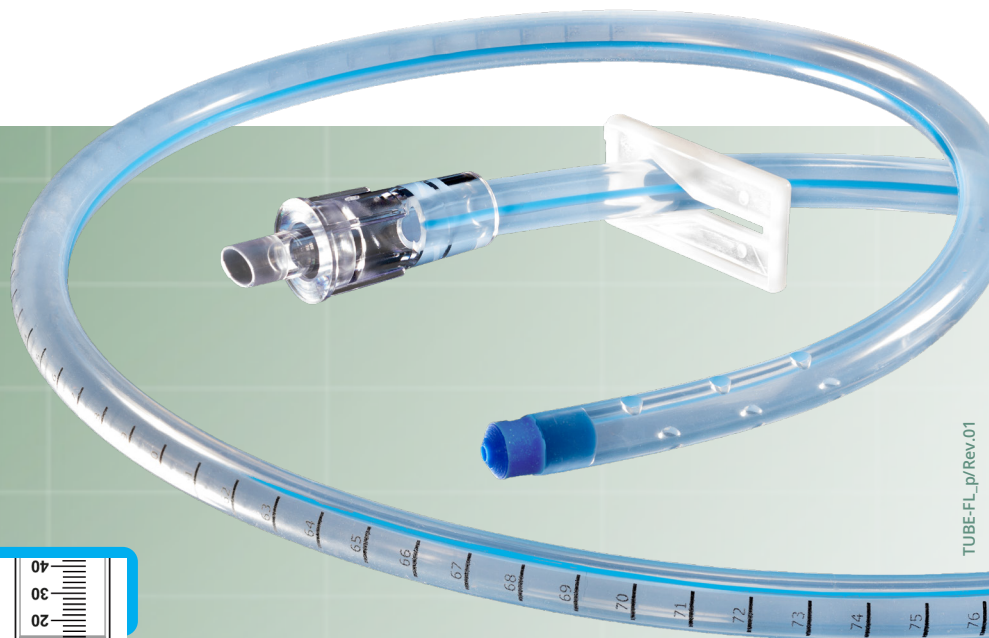

The **1st choice** in CalibrationTUBES

Calibration

- non kinking, silicon tube
- soft tip
- cm marking
- clip to close tube
- hole in tip to avoid vacuum

TUBE-FL_p/Rev.01

Universal Connector

REF	TUBE32W	32 Fr/Ch = 10,7 cm
REF	TUBE34R	34 Fr/Ch = 11,3 cm
REF	TUBE36B	36 Fr/Ch = 12,0 cm
REF	TUBE38G	38 Fr/Ch = 12,7 cm
REF	TUBE40Y	40 Fr/Ch = 13,3 cm